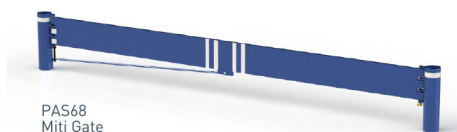

Mounting Options

Surface mounted Keyed to pavement Raised & keyed

Seating Options

Timber Slats Timber Seating Recycled Plastic Slats Stainless Steel Seating

Planter Box Options

Rectangular Rectangular Square

BOLLARDS

Colossus Russell Square Russell Round

CRASH RATED BOLLARDS, GATES, ROAD BLOCKERS & TEMPORARY BARRIERS (PAS68)

PAS68 Bollard PAS68 Telescopic Bollard PAS68 Rising Bollard

PAS68 Miti Gate