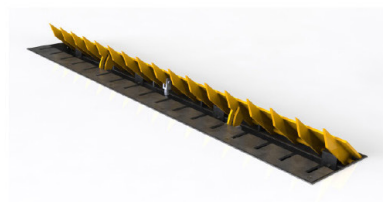

### Tyre spikes

Leda's tyre spikes provide security protection for restricted areas against forced and unauthorised entry or exit of motor vehicles. Tyre spikes work by destroying vehicle tyres and immobilising the vehicle. Available in both manual and automatic models, tyre spikes can be installed as single or multiple units.

### Concrete barriers

Concrete barriers are a formidable visual deterrent and can be configured to meet both security and architectural requirements. Leda concrete barriers are available in a variety of shapes, textures and colours.

Track Gate

Cantilever Gate

Turnstile

Bifold Gate

Boom Gate

Fencing

Swing Gate

Jersey Barrier