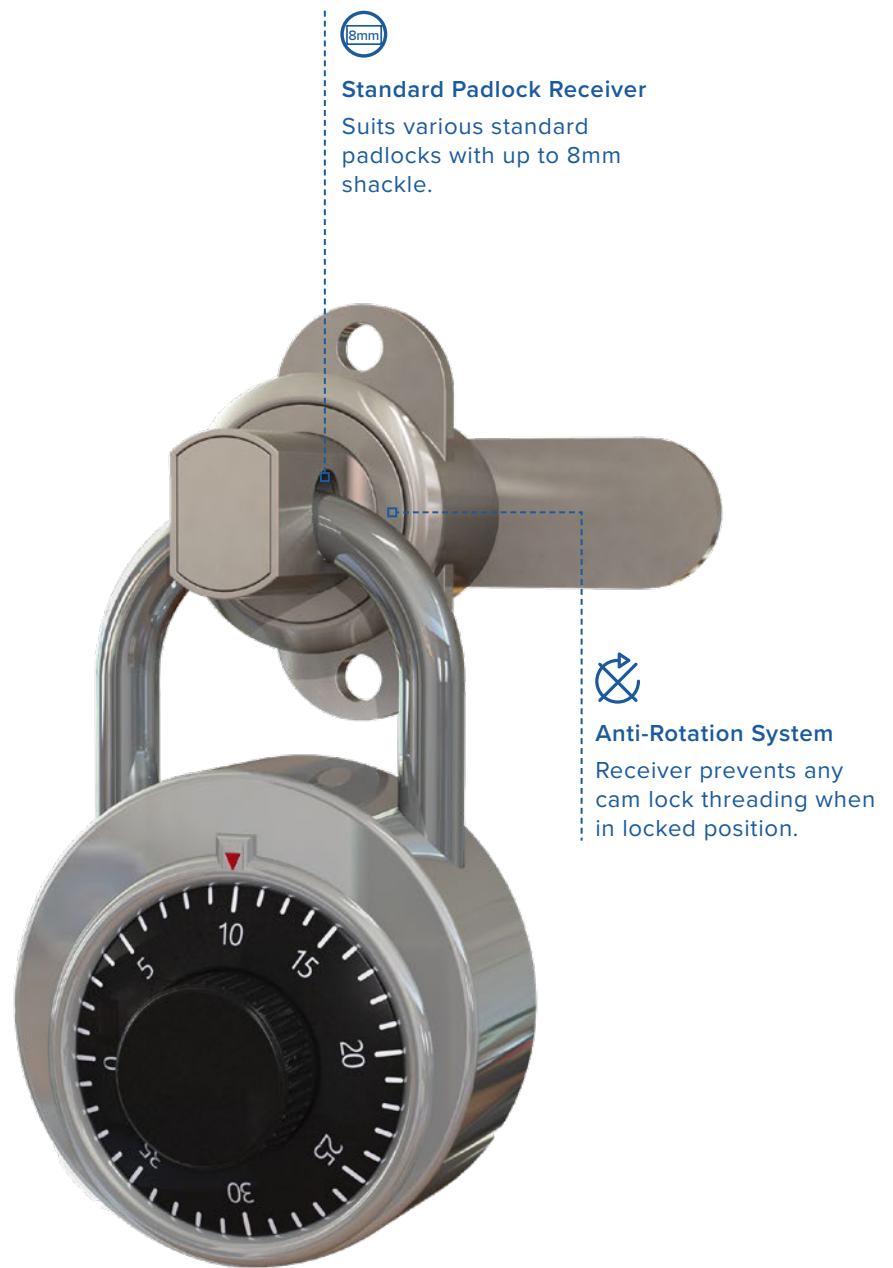

Locker locks range

Padlock hasp

The padlock hasp is a cam locker lock secured by an external padlock. Our padlock hasp fits padlocks with a shackle diameter of 8mm and features an anti-rotation system to prevent threading when in the locked position. Padlocks sold separately.

SPECIFICATIONS

Type: Mechanical
 Mode: Dedicated / Shared
 Door thickness: 1 mm - 22 mm

Padlock not included.
 Padlocks are available separately through Lockin

PRODUCT SPECIFICATIONS (MM)

Code	H	W	D
Padlock hasp	20	20	55